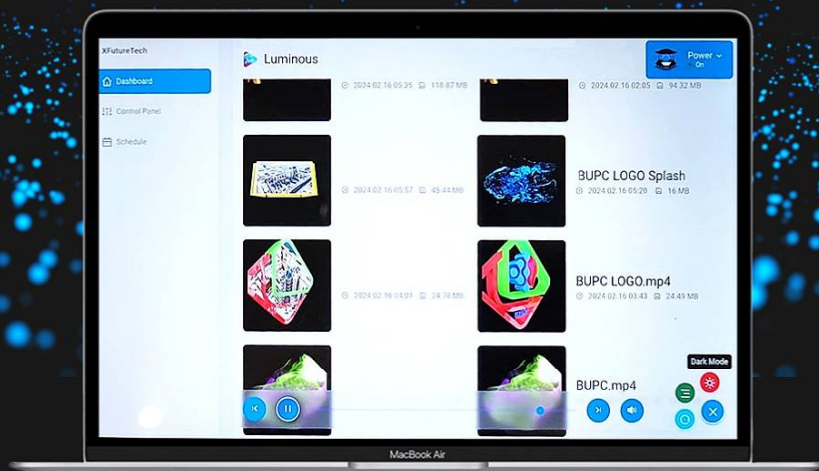

LUMINOUS

3D DISPLAY PRODUCT

LUMINOUS is our company's largest and most exciting product. This device can display your 3D content on all four sides in dimensions of 81 x 105 centimeters. The LED lights used in it have turned it into a spaceship even when it is turned off. This device is specially designed for buildings that have a large lobby and are looking to create a magical element to attract audiences. You will have control of all the functions of the device on a tablet.

Input: content plays from panel XF App.

screen size : 2 x 75 "

XF PLAYER APP

IS POWERED BY THE XFUTURETECH

Content Control

You will have complete management to control the content. It is possible to display the content being played on the application remotely and you can easily create different folders with different contents. Easily click on any content to play it.

Automatic ON & OFF Setting

You no longer need to turn on and off the hologram device manually by using the weekly schedule function. Just enter the time of turning on and off the device every day in the Schedule. The device will automatically turn on at the specified time and play your selected content. Also, the device will automatically turn off at the time you set.

Professional Schedule

A professional weekly schedule has been created in this application to manage the full performance of 3D hologram display devices. With this feature, you can specify which content the device should play at any time. It is possible to select different files from different folders. You can specify the content you want to broadcast in different hours and days of the week.