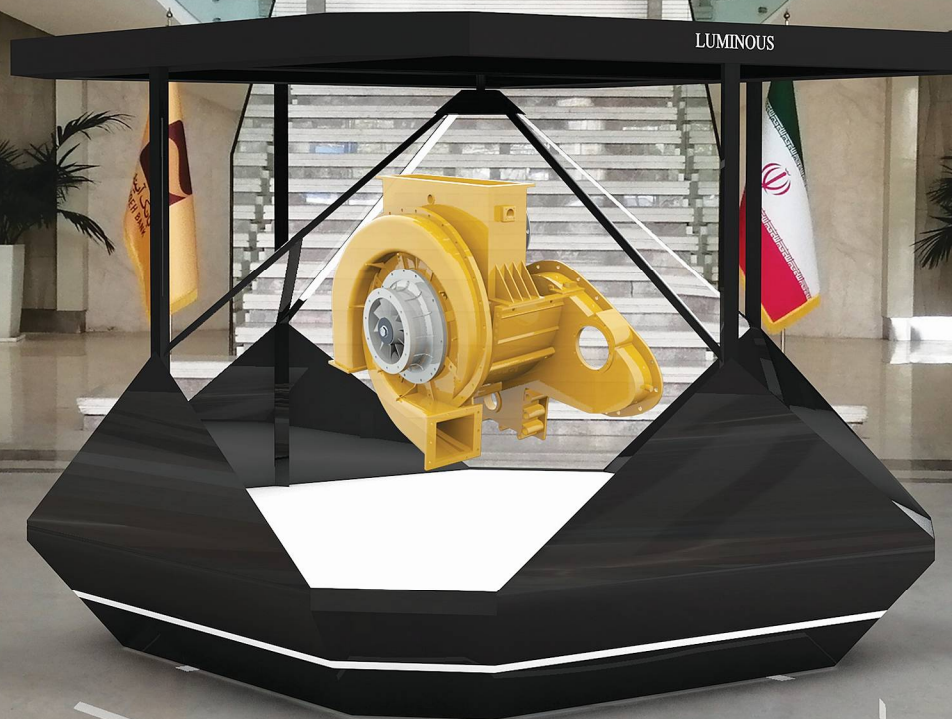

XFUTURETECH

Fanavaran Tasvir Ayandeh

3D Hologram Display

Event
Commercial
Education
Brand Activation
And More Market

WWW.THE-XF.COM